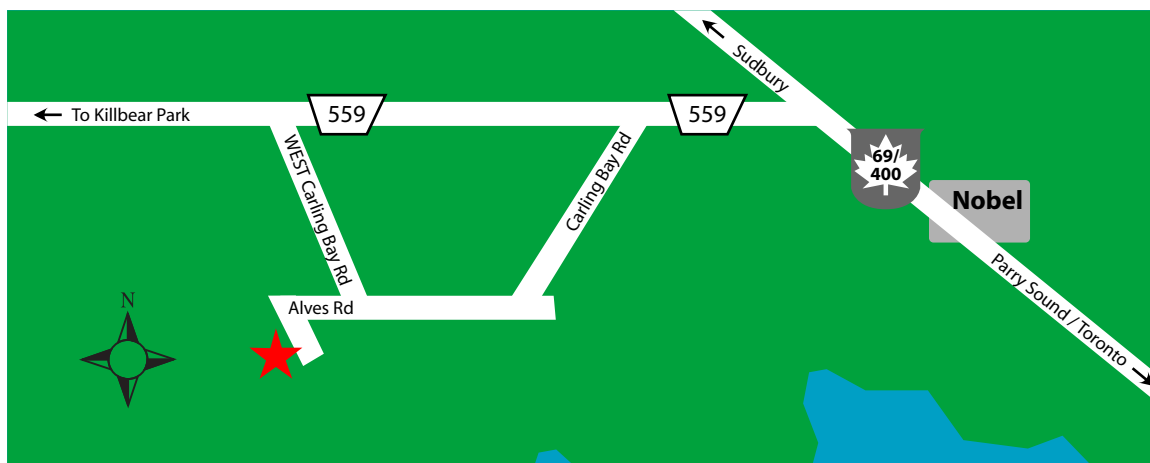

Directions to W-Ranch Equine Centre:

Hwy 69 / 400 north of Nobel

Take highway 559 (towards Killbear Provincial Park)

Turn left onto WEST Carling Bay Road

Turn right onto Alves Road - farm about .5km on the right hand side.